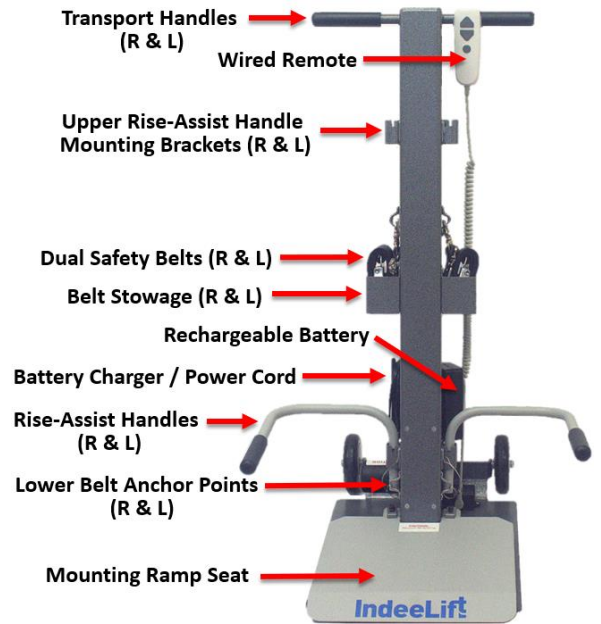

Assisted Operation

A helper/caregiver easily wheels the HFL-FTS to the fallen person and assists them onto the seat, if necessary. The helper pushes a button on the remote, raising the fallen person from the floor to a standing position or to a level that allows the fallen person to transfer as required.

HFL-400-FTS (Floor-to-Stand)

Description

IndeeLift's patented HFLs (Human Floor Lifts) lift a fallen person from the floor. After a fall, the HFL-FTS easily lifts a person to a seated or standing position without risk of injury to themselves or any helper. In the home, the HFLs allow for floor-to-stand fall recovery without outside assistance, allowing mobility challenged individuals to remain in their homes.

Removable Rise-Assist Handles

Shown in Lower and Upper Mounting Positions

Summary of Features

- Self or assisted operation
- Lifts a person weighing up to 400lbs. to a height of up to 30" above the floor
- Beveled seat-front for easy slide-on access
- Wired remote for convenient operation
- Swinging/Removable Rise Assist Handles for easy transfer to chair, couch, wheelchair etc.
- Small footprint for tightspaces
- Powder coated for easy cleaning
- Self-contained rechargeable Lithium Ion battery & charger with 9' (2.74m) power cord

Component Identification

Physical Specifications

Safe Working Load	400 lbs. (181kg)
Overall Depth	26.5" (673mm)
Maximum Overall Height (raised)	68.75" (1746mm)
Minimum Overall Height (lowered)... ..	39.75" (1009mm)
External Width incl Rise Handles.....	23" (584mm)
Maximum Seat Height	30" (762mm)
Seat Width	14" (356mm)
Wheel Diameter.....	5" (127mm)
Unit Weight	84 lbs. (38kg)